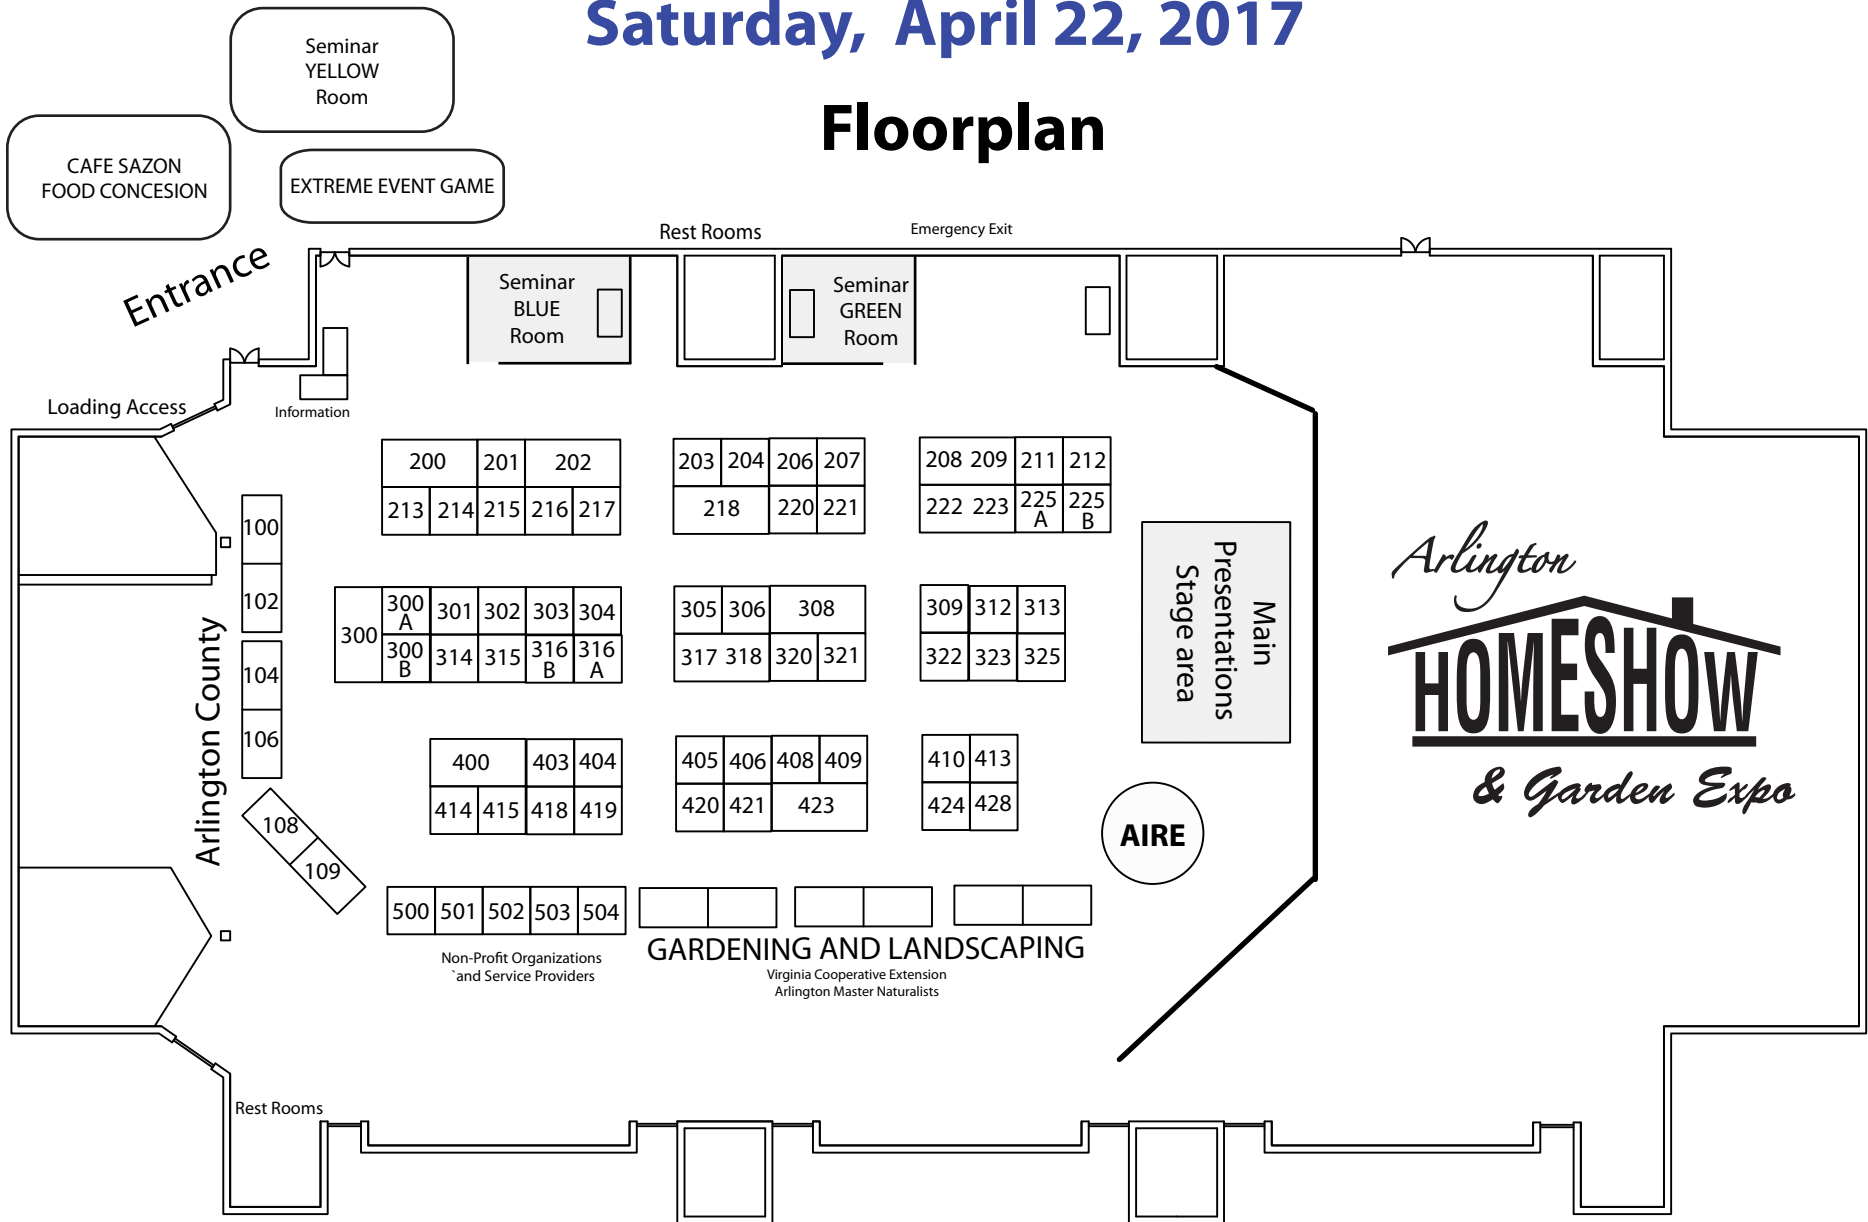

11th Arlington Home Show & Garden Expo

Saturday, April 22, 2017

Floorplan

Thomas Jefferson Community Center: 3501 2nd Street South, Arlington, VA 22204